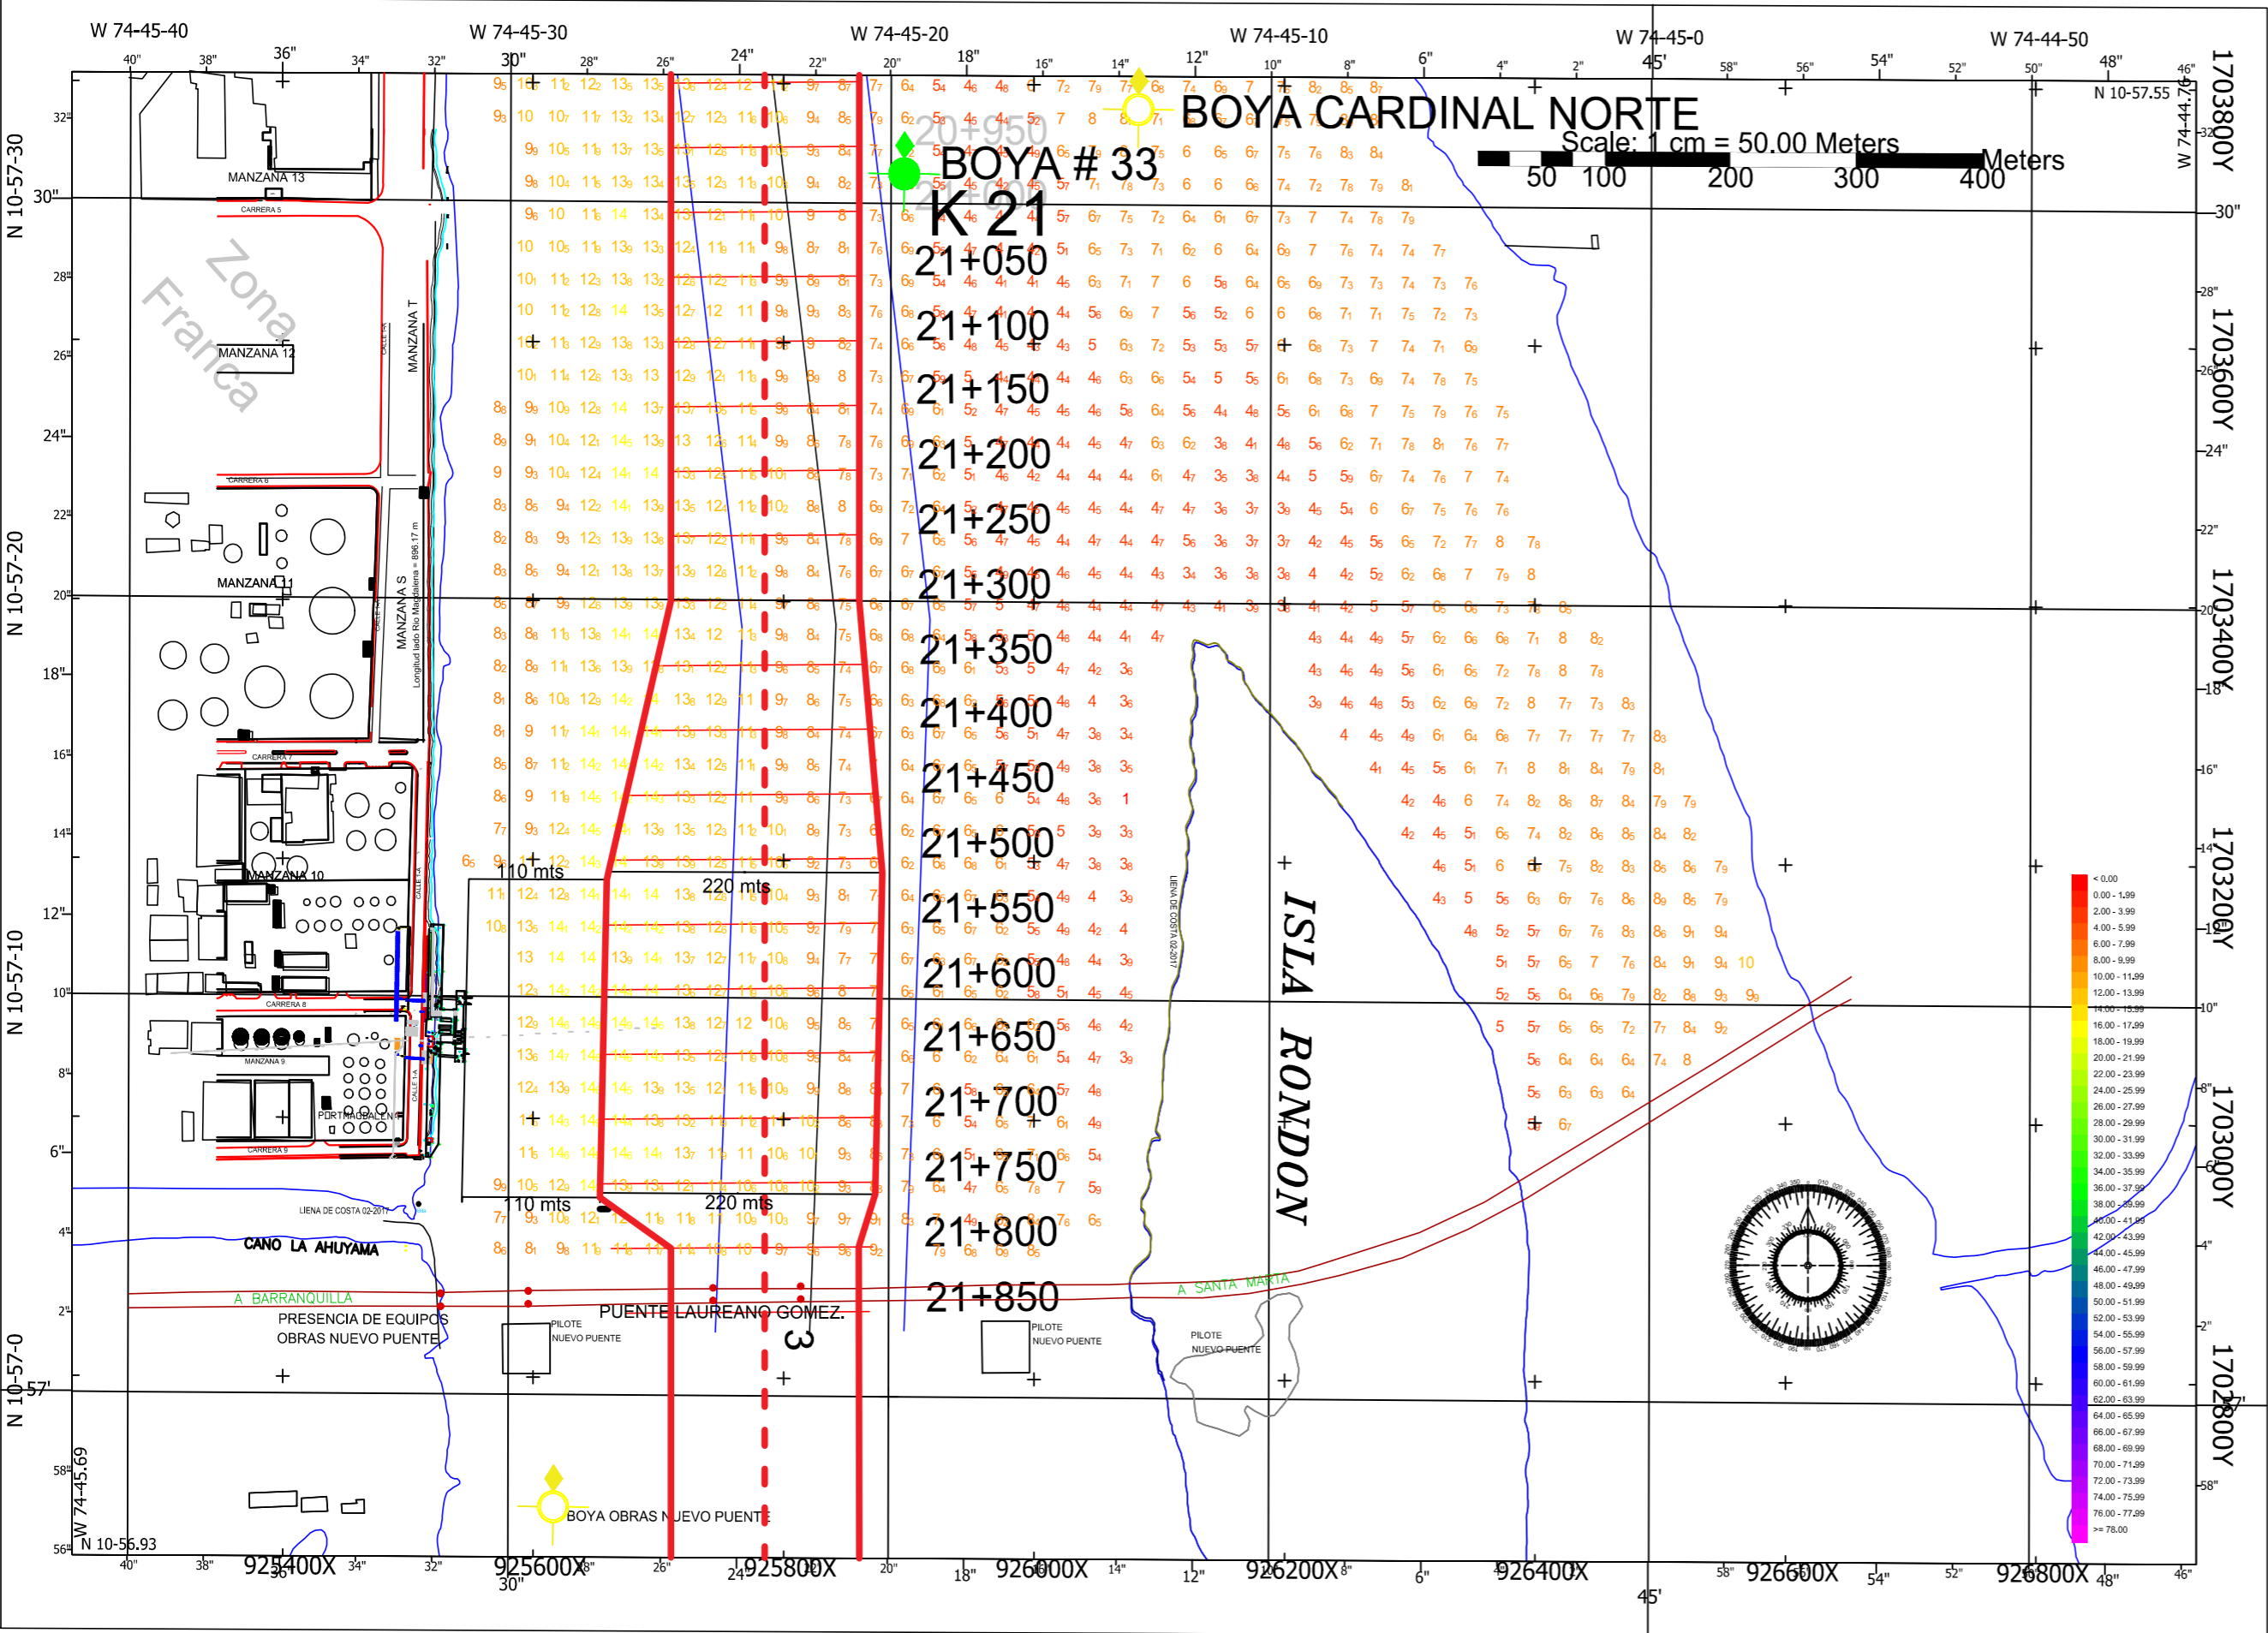

PLANO PROVISIONAL No. 01 SECTOR 01, BOYA DE MAR APROXIMACIÓN

Scale: 1 cm = 50.00 Meters
50 100 200 300 400 Meters